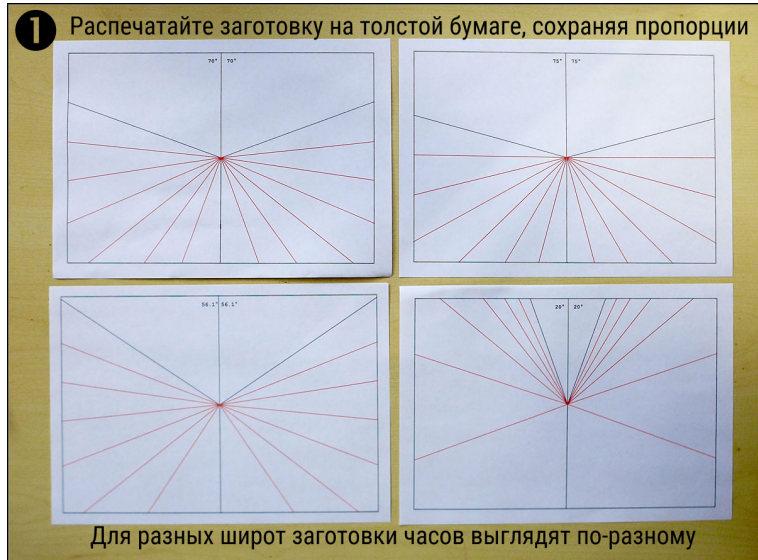

Sundials for latitude: 0

Sundials layout is generated by Sun calculator from www.freeright.net

0°

0°